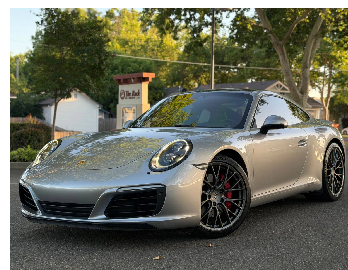

2017 Porsche 911 Carrera S Coupe 2D

Stock #: 00073 **VIN:** WP0AB2A97HS123236
Mileage: 89,903 **Engine:** 6-Cyl, Twin Turbo, 3.0 Liter
Transmission: Automatic **Ext. Color:**

CITY: 22 mpg
HWY: 28 mpg

Gas MPG is based on EPA rating at time of manufacture.

Book Price \$76,540

SALE PRICE \$79,995

COMFORT EQUIPMENT & ACCESSORIES

- | | |
|----------------------------|--------------------------|
| Power Door Locks | Vehicle Tracking System |
| Air Conditioning | Power Sun Roof |
| CD/MP3 (Single Disc) | Knee Air Bags |
| Dual Air Bags | Traction Control |
| Electromechanical Steering | Porsche Torque Vectoring |
| Cruise Control | Keyless Entry |
| Side Air Bags | SiriusXM Satellite |
| Daytime Running Lights | Bi-Xenon Headlamps |
| AM/FM/HD Radio | Stability Control |
| Dual Power Seats | Backup Camera |
| Head Curtain Air Bags | Premium Wheels 19"+ |
| RWD | Power Windows |
| Tilt & Telescoping Wheel | Auto, 7-Spd PDK Manual |
| Alarm System | Navigation System |
| Rear Spoiler | Keyless Start |